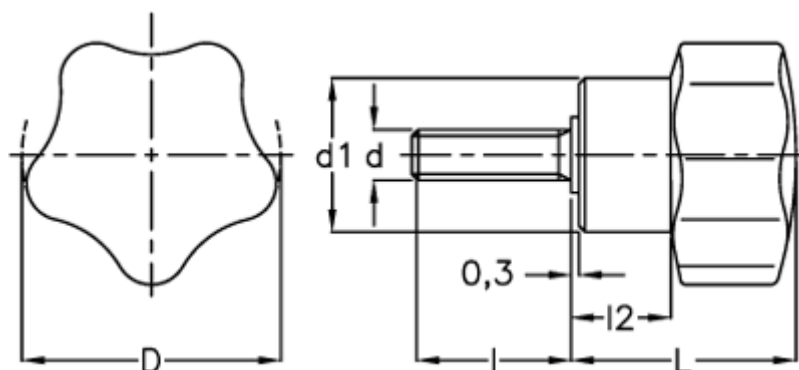

Data Sheet

Article number: 2302066133
Description: E+G Lobe knob
VC.192/25 p-M6x20

Measures

D = 25
d1 = 15
d 6g = M6
l = 20
L = 21
l2 = 9